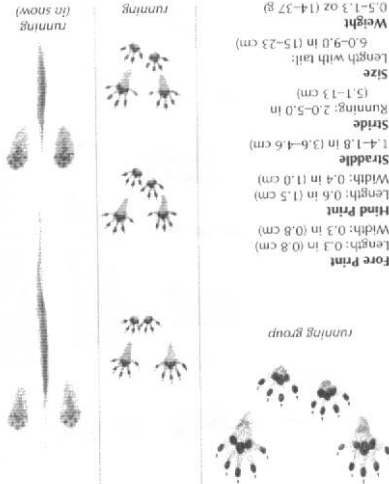

# White-Tailed Deer

**Fore and Hind Prints**  
 Length: 2.0-3.5 in (5.1-8.9 cm)  
 Width: 1.6-2.5 in (4.1-6.4 cm)  
**Straddle**  
 5.0-10 in (13-25 cm)  
**Stride**  
 Walking: 10-20 in (25-51 cm)  
 Jumping: 6.0-15 ft (1.8-4.6 m)  
**Size (buck-doe)**  
 Height: 3.0-3.5 ft (91-110 cm)  
 Length: to 6.3 ft (1.9 m)  
**Weight**  
 120-350 lb (54-160 kg)

**Fore Print**  
 Length: 1.5-2.2 in (3.8-5.6 cm)  
 Width: 1.0-1.5 in (2.5-3.8 cm)  
**Hind Print**  
 Length: 1.5-2.5 in (3.8-6.4 cm)  
 Width: 1.0-1.5 in (2.6-3.8 cm)  
**Straddle**  
 2.8-4.5 in (7.1-11 cm)  
**Stride**  
 Walking/Running:  
 2.5-8.0 in (6.4-20 cm)  
**Size**  
 Length with tail:  
 20-32 in (51-81 cm)  
**Weight**  
 6.0-14 lb (2.7-6.4 kg)

# striped skunk

**Fore Print**  
 Length: 0.3 in (0.8 cm)  
 Width: 0.3 in (0.8 cm)  
**Hind Print**  
 Length: 0.6 in (1.5 cm)  
 Width: 0.4 in (1.0 cm)  
**Straddle**  
 1.4-1.8 in (3.6-4.6 cm)  
**Stride**  
 Running: 2.0-5.0 in (5.1-13 cm)  
 Length with tail:  
 6.0-9.0 in (15.2-23 cm)  
**Weight**  
 0.5-1.3 oz (14-37 g)

# Deer Mouse

**Fore Print**  
 Length: 2.0-3.0 in (5.1-7.6 cm)  
 Width: 1.8-2.5 in (4.6-6.4 cm)  
**Hind Print**  
 Length: 2.4-3.8 in (6.1-9.7 cm)  
 Width: 2.0-2.5 in (5.1-6.4 cm)  
**Straddle**  
 3.3-6.0 in (8.4-15 cm)  
**Stride**  
 Walking/Running:  
 7.0-20 in (18-51 cm)  
 Length: 24-37 in (61-94 cm)  
**Size (females slightly smaller)**