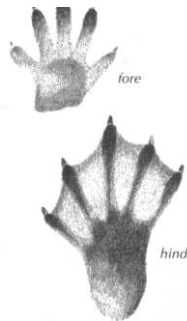

# My List of Tracks

- Deer
- Porcupine
- Beaver
- Raccoon
- Squirrel
- Rabbit
- Wolf
- Fox
- Bear
- Bird
- Skunk
- Others

KEEP YOUR EYES OPEN FOR CLUES

# Red Squirrel

**Fore Print**  
Length: 0.8-1.5 in (2.0-3.8 cm)  
Width: 0.5-1.0 in (1.3-2.5 cm)

**Hind Print**  
Length: 1.5-2.3 in (3.8-5.8 cm)  
Width: 0.8-1.3 in (2.0-3.3 cm)

**Straddle**  
3.0-4.5 in (7.6-11 cm)

**Stride**  
Running: 8.0-30 in (20-76 cm)

**Size**  
Length with tail:  
9.0-15 in (23-38 cm)

**Weight**  
2.0-9.0 oz (57-260 g)

running

running (in deep snow)

# B e a v e r

**Fore Print**  
Length: 2.5-4.0 in (6.4-10 cm)  
Width: 2.0-3.5 in (5.1-8.9 cm)

**Hind Print**  
Length: 5.0-7.0 in (13-18 cm)  
Width: 3.3-5.3 in (8.4-13 cm)

**Straddle**  
6.0-11 in (15-28 cm)