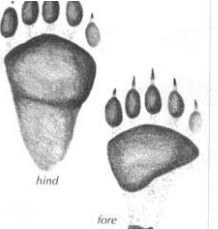

**Fore Print**  
 Length: 1.5-2.2 in (3.8-5.6 cm)  
 Width: 1.0-1.5 in (2.5-3.8 cm)  
**Hind Print**  
 Length: 1.5-2.5 in (3.8-6.4 cm)  
 Width: 1.0-1.5 in (2.6-3.8 cm)  
**Straddle**  
 2.8-4.5 in (7.1-11 cm)  
**Stride**  
 Walking/Running:  
 2.5-8.0 in (6.4-20 cm)  
**Size**  
 Length with tail:  
 20-32 in (51-81 cm)  
**Weight**  
 6.0-14 lb (2.7-6.4 kg)

# striped skunk

**Fore Print**  
 Length: 0.3 in (0.8 cm)  
 Width: 0.3 in (0.8 cm)  
**Hind Print**  
 Length: 0.6 in (1.5 cm)  
 Width: 0.4 in (1.0 cm)  
**Straddle**  
 1.4-1.8 in (3.6-4.6 cm)  
**Stride**  
 Running: 2.0-5.0 in (5.1-13 cm)  
 Length with tail:  
 6.0-9.0 in (15.2-23 cm)  
**Weight**  
 0.5-1.3 oz (14-37 g)

# Deer Mouse

**Fore Print**  
 Length: 2.0-3.0 in (5.1-7.6 cm)  
 Width: 1.8-2.5 in (4.6-6.4 cm)  
**Hind Print**  
 Length: 2.4-3.8 in (6.1-9.7 cm)  
 Width: 2.0-2.5 in (5.1-6.4 cm)  
**Straddle**  
 3.3-6.0 in (8.4-15 cm)  
**Stride**  
 Walking/Running:  
 7.0-20 in (18-51 cm)  
 Length: 24-37 in (61-94 cm)  
**Size (females slightly smaller)**

# WOODCHUCK

**Fore Print**  
 Length: 4.0-6.3 in (10-16 cm)  
 Width: 3.8-5.5 in (9.7-14 cm)  
**Hind Print**  
 Length: 6.0-7.0 in (15-18 cm)  
 Width: 3.5-5.5 in (8.9-14 cm)  
**Straddle**  
 9.0-15 in (23-38 cm)  
**Stride**  
 Walking: 17-23 in (43-58 cm)  
**Size (male-female)**  
 Height: 3.0-3.5 ft (91-110 cm)  
 Length: 5.0-6.0 ft (1.5-1.8 m)  
**Weight**  
 200-600 lb (91-270 kg)