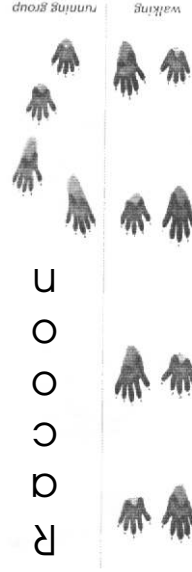

# White-Tailed Deer

**Fore and Hind Prints**  
 Length: 2.0-3.5 in (5.1-8.9 cm)  
 Width: 1.6-2.5 in (4.1-6.4 cm)  
**Straddle**  
 5.0-10 in (13-25 cm)  
**Stride**  
 Walking: 10-20 in (25-51 cm)  
 Jumping: 6.0-15 ft (1.8-4.6 m)  
**Size (buck-doe)**  
 Height: 3.0-3.5 ft (91-110 cm)  
 Length: to 6.3 ft (1.9 m)  
**Weight**  
 120-350 lb (54-160 kg)

**Fore Print**  
 Length: 1.5-2.2 in (3.8-5.6 cm)  
 Width: 1.0-1.5 in (2.5-3.8 cm)  
**Hind Print**  
 Length: 1.5-2.5 in (3.8-6.4 cm)  
 Width: 1.0-1.5 in (2.6-3.8 cm)  
**Straddle**  
 2.8-4.5 in (7.1-11 cm)  
**Stride**  
 Walking/Running:  
 2.5-8.0 in (6.4-20 cm)  
**Size**  
 Length with tail:  
 20-32 in (51-81 cm)  
**Weight**  
 6.0-14 lb (2.7-6.4 kg)

# striped skunk

**Fore Print**  
 Length: 0.3 in (0.8 cm)  
 Width: 0.3 in (0.8 cm)  
**Hind Print**  
 Length: 0.6 in (1.5 cm)  
 Width: 0.4 in (1.0 cm)  
**Straddle**  
 1.4-1.8 in (3.6-4.6 cm)  
**Stride**  
 Running: 2.0-5.0 in (5.1-13 cm)  
 Length with tail:  
 6.0-9.0 in (15.2-23 cm)  
**Weight**  
 0.5-1.3 oz (14-37 g)

# Deer Mouse

**Fore Print**  
 Length: 2.0-3.0 in (5.1-7.6 cm)  
 Width: 1.8-2.5 in (4.6-6.4 cm)  
**Hind Print**  
 Length: 2.4-3.8 in (6.1-9.7 cm)  
 Width: 2.0-2.5 in (5.1-6.4 cm)  
**Straddle**  
 3.3-6.0 in (8.4-15 cm)  
**Stride**  
 Walking/Running:  
 7.0-20 in (18-51 cm)  
 Length: 24-37 in (61-94 cm)  
**Size (females slightly smaller)**